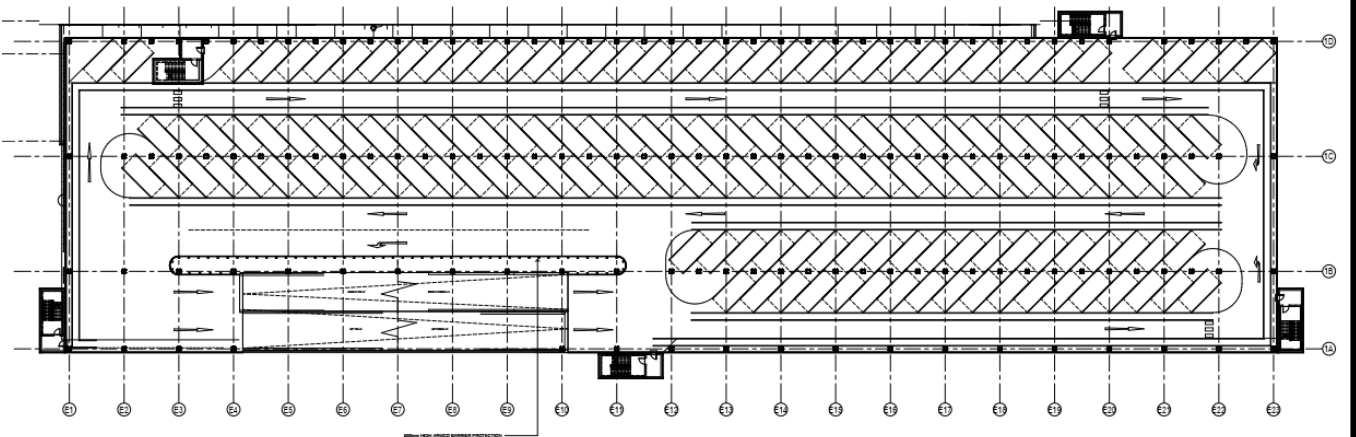

PROPOSED VAN PARKING  
DECK PLAN LEVELS 0 & 1 Levels (2 & 3 Similar to Level 1)

VAN PARKING DECK LEVEL - GROUND LEVEL

VAN PARKING DECK LEVEL - 4200 AFFL