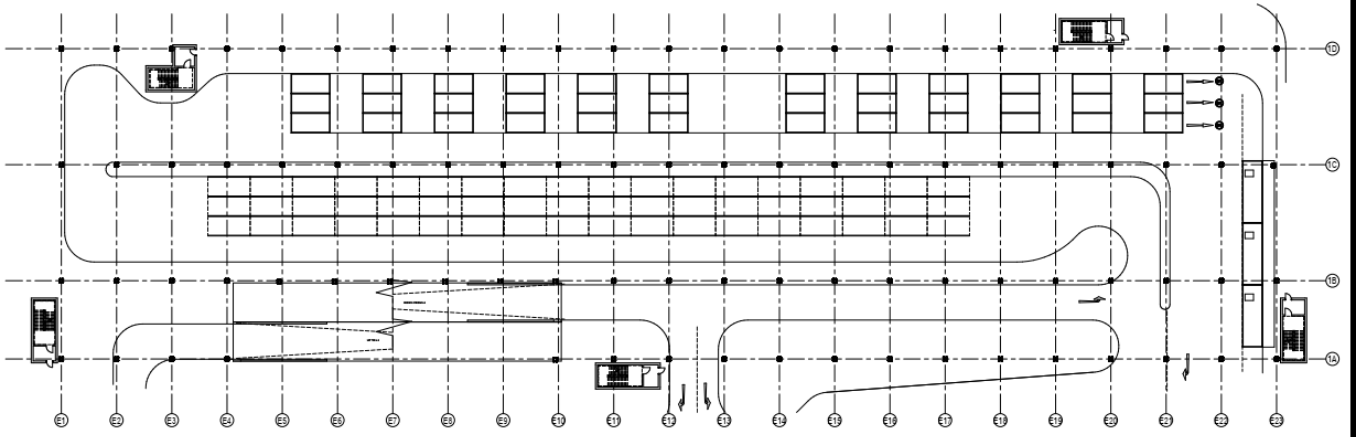

PROPOSED VAN PARKING  
DECK PLAN LEVELS 0 & 1 Levels (2 & 3 Similar to Level 1)

VAN PARKING DECK LEVEL - GROUND LEVEL

VAN PARKING DECK LEVEL - 4200 AFFL